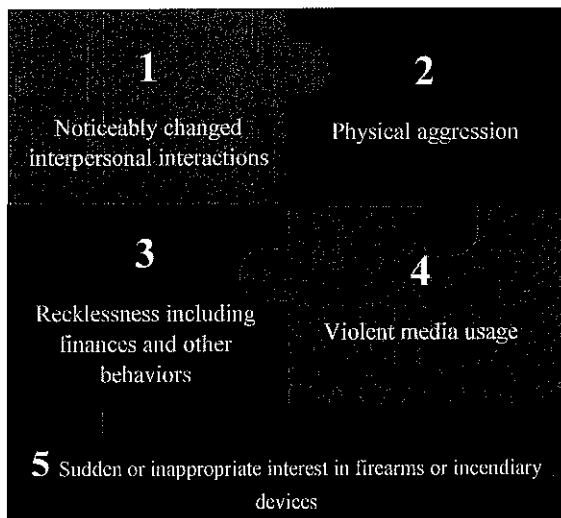

Targeted Violence What is it?

Targeted Violence is premeditated violence and is usually directed at a specific individual, group, or location. A perpetrator of targeted violence is typically responding to a perceived grievance or acting on behalf of particular ideology.

Targeted violence is different from impulsive, reactive, or emotional acts of violence. Some examples of targeted violence are school shootings, workplace violence, domestic violence, stalking, and terrorists attacks.

You should contact WYTAC if a classmate, co-worker, partner, family member, friend or neighbor is demonstrating concerning behavior such as: